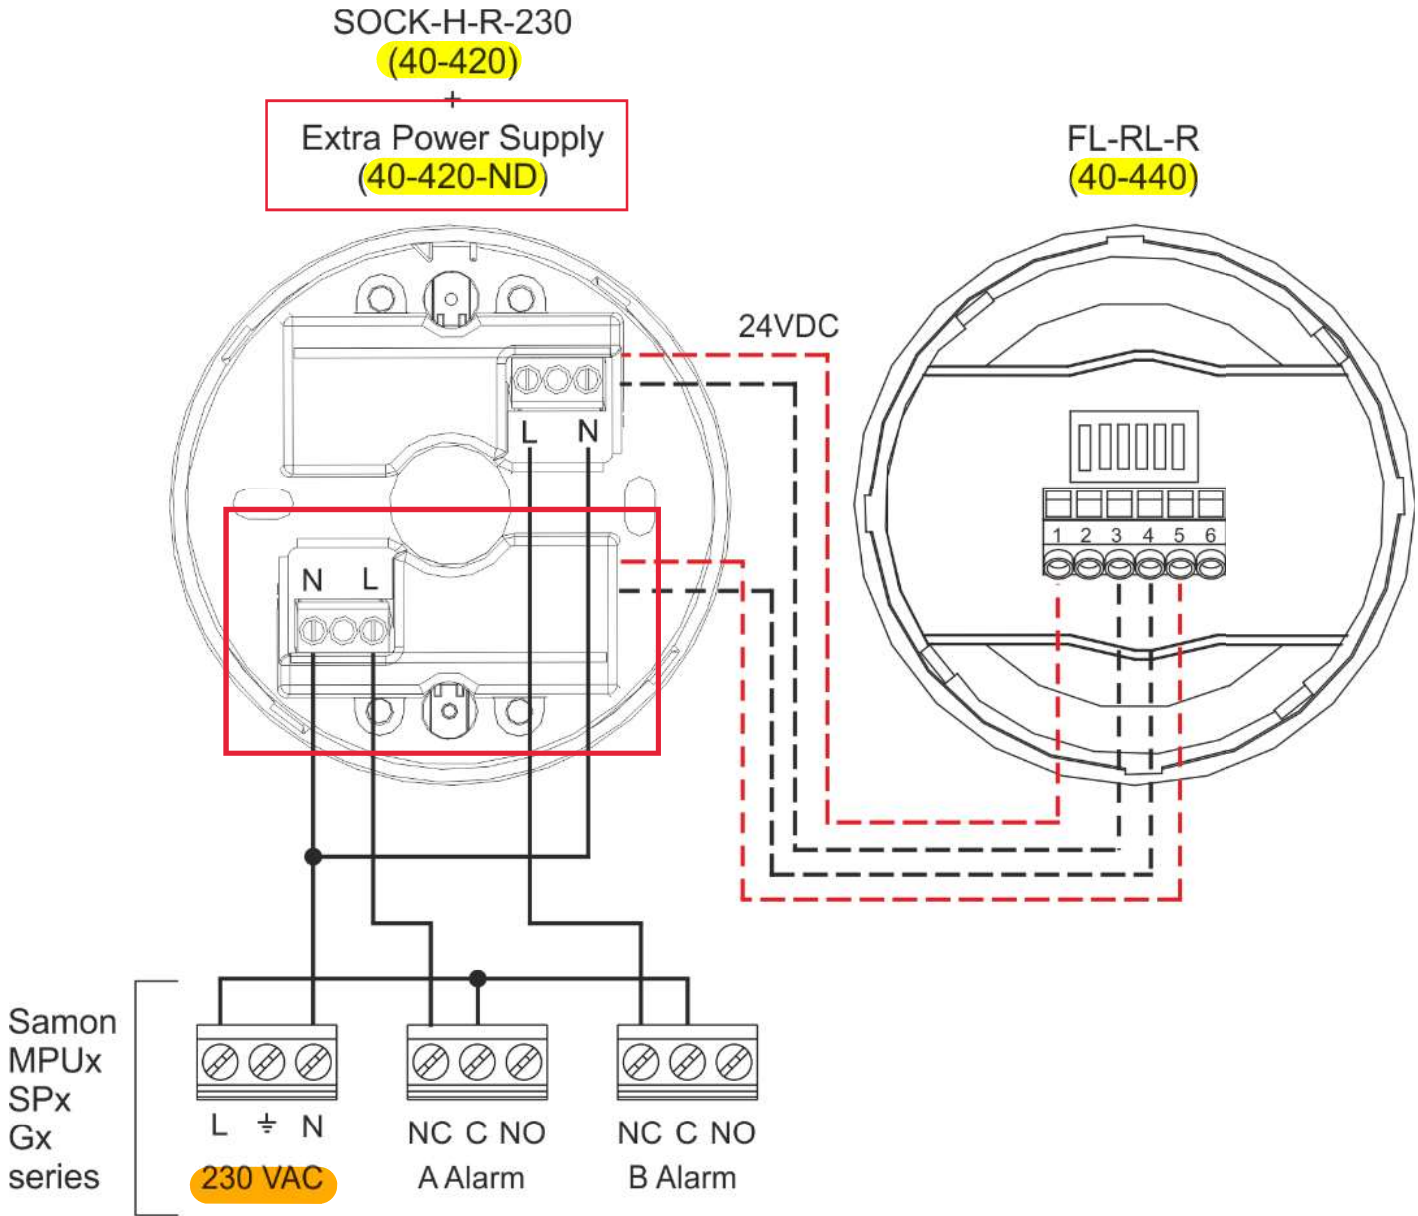

Spannungsversorgung 230V

Beacon and siren activated **separately**